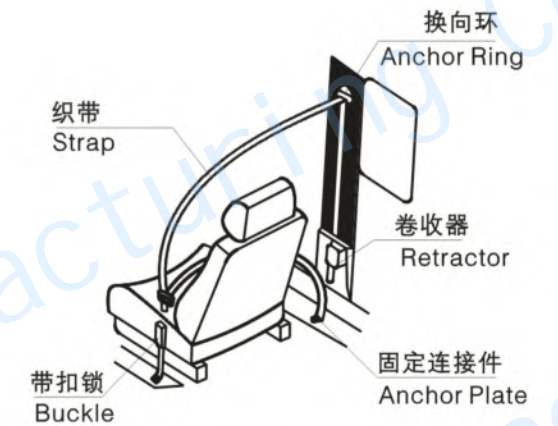

YOTJ11 (TJ12)
织带调节器
Regulator

YOSS
锁舌总图
Seat belt tongue

YOSS01 (SS02)
带盖锁舌
Seat belt tongue

YOSS03 (SS04)
包塑锁舌
Seat belt tongue

YOSS05 (SS06)
非标带盖锁舌
Seat belt tongue

YOSS07 (SS08)
调节锁舌
Seat belt tongue

YOJT
塑料套
Plastic sleeve

YOMB
固定安装板
Fixed mounting plate

YOTJ
调节夹
Adjustment clamp

简易二点式安装图
Static 2-Point Seat Belt Installation Diagram

简易三点式安装图
Static 3-Point Seat Belt Installation Diagram

自动二点式安装图
ALR 2-Point Seat Belt Installation Diagram