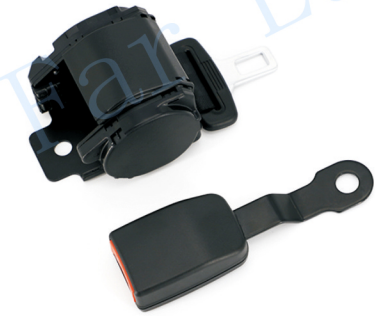

4FD 857 706A V04
适用于 A6L 黑色R

35D 857 705 A RAA
适用于 大众CC 黑色L

DV44-61295-AC3JA6
适用于 翼虎 黑色L

42353703
适用于 创酷 黑色L

5ND 857 705A RAA
适用于 途观 黑色L

C022
YO.3A无锁式自动二点安全带
No-lock automatic 2-point Seat Belt

C023
YO.4A通用型紧急锁止自动二点安全带
Universal Type ELR 2-point Seat Belt

C024
YO.4A欧标型紧急锁止自动二点安全带
European Standard ELR 2-point
Seat Belt

C031
YO.4A加强型自动通用二点式安全带
Enhanced Type Automatic
ALR 2-point Seat Belt

C032
YO.4A加强型自动通用二点式安全带
Enhanced Type Automatic
ALR 2-point Seat Belt

C033
YO.4A自锁式自动二点安全带
Self-locking Automatic 2-point
Seat Belt

C025
YO.4A通用型紧急锁止自动二点安全带
Universal Type ELR 2-point Seat Belt

C026
YO.4A欧标型紧急锁止自动二点安全带
European Standard ELR 2-point
Seat Belt

C027
YO.4A自动通用二点式安全带
Automatic Universal ALR 2-point
Seat Belt

C034
YO.4A自锁式自动二点安全带
Self-locking Automatic 2-point
Seat Belt

C035
YO.4A自锁式自动二点延长安全带
Self-locking Automatic 2-point
Seat Belt Extender

C036
YO.4A自锁二点式带传感开关安全带
Self-locking two-point sensor switch
seat belt