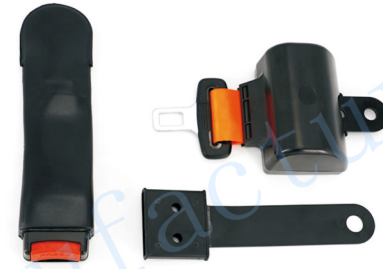

4FD 857 706A V04
适用于 A6L 黑色R

35D 857 705 A RAA
适用于 大众CC 黑色L

DV44-61295-AC3JA6
适用于 翼虎 黑色L

42353703
适用于 创酷 黑色L

5ND 857 705A RAA
适用于 途观 黑色L

C022
YO.3A无锁式自动二点安全带
No-lock automatic 2-point Seat Belt

C023
YO.4A通用型紧急锁止自动二点安全带
Universal Type ELR 2-point Seat Belt

C024
YO.4A欧标型紧急锁止自动二点安全带
European Standard ELR 2-point
Seat Belt

C031
YO.4A加强型自动通用二点式安全带
Enhanced Type Automatic
ALR 2-point Seat Belt

C032
YO.4A加强型自动通用二点式安全带
Enhanced Type Automatic
ALR 2-point Seat Belt

C033
YO.4A自锁式自动二点安全带
Self-locking Automatic 2-point
Seat Belt

C025
YO.4A通用型紧急锁止自动二点安全带
Universal Type ELR 2-point Seat Belt

C026
YO.4A欧标型紧急锁止自动二点安全带
European Standard ELR 2-point
Seat Belt

C027
YO.4A自动通用二点式安全带
Automatic Universal ALR 2-point
Seat Belt

C034
YO.4A自锁式自动二点安全带
Self-locking Automatic 2-point
Seat Belt

C035
YO.4A自锁式自动二点延长安全带
Self-locking Automatic 2-point
Seat Belt Extender

C036
YO.4A自锁二点式带传感开关安全带
Self-locking two-point sensor switch
seat belt