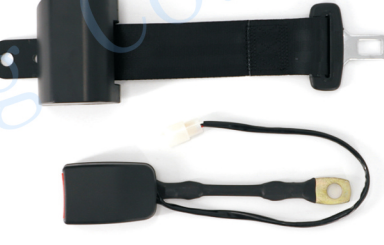

C024
YO.4A欧标型紧急锁止自动二点安全带
European Standard ELR 2-point
Seat Belt

C031
YO.4A加强型自动通用二点式安全带
Enhanced Type Automatic
ALR 2-point Seat Belt

C032
YO.4A加强型自动通用二点式安全带
Enhanced Type Automatic
ALR 2-point Seat Belt

C033
YO.4A自锁式自动二点安全带
Self-locking Automatic 2-point
Seat Belt

C025
YO.4A通用型紧急锁止自动二点安全带
Universal Type ELR 2-point Seat Belt

C026
YO.4A欧标型紧急锁止自动二点安全带
European Standard ELR 2-point
Seat Belt

C027
YO.4A自动通用二点式安全带
Automatic Universal ALR 2-point
Seat Belt

C034
YO.4A自锁式自动二点安全带
Self-locking Automatic 2-point
Seat Belt

C035
YO.4A自锁式自动二点延长安全带
Self-locking Automatic 2-point
Seat Belt Extender

C036
YO.4A自锁二点式带传感开关安全带
Self-locking two-point sensor switch
seat belt

C028
YO.4A自动通用二点式安全带
Automatic Universal Type 2-point
Seat Belt

C029
YO.4A自锁二点带传感开关安全带
Self-locking two-point sensor
switch seat belt

C030
YO.4A欧标型自动通用二点式安全带
European Standard Automatic
Type 2-point Seat Belt