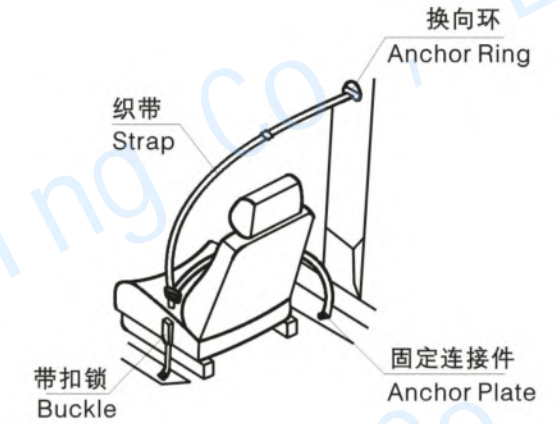

YODK04
YODK18
直钢丝锁扣
Seat Belt Buckle With Warning Cable

YODH07 (DH08)
预警自动三点式吊环
Seat belt pillar loop

YODH09 (DH10)
双层钢吊环
Seat belt pillar loop

YODH01 (DH02)
简易三点吊环
Seat belt pillar loop

各类安全带安装图

Seat belt Installation diagrams

YOTJ11 (TJ12)
织带调节器
Regulator

YOSS
锁舌总图
Seat belt tongue

YOSS01 (SS02)
带盖锁舌
Seat belt tongue

YOSS03 (SS04)
包塑锁舌
Seat belt tongue

YOSS05 (SS06)
非标带盖锁舌
Seat belt tongue

YOSS07 (SS08)
调节锁舌
Seat belt tongue

YOJT
塑料套
Plastic sleeve

YOMB
固定安装板
Fixed mounting plate

YOTJ
调节夹
Adjustment clamp

简易二点式安装图
Static 2-Point Seat Belt Installation Diagram

简易三点式安装图
Static 3-Point Seat Belt Installation Diagram

自动二点式安装图
ALR 2-Point Seat Belt Installation Diagram