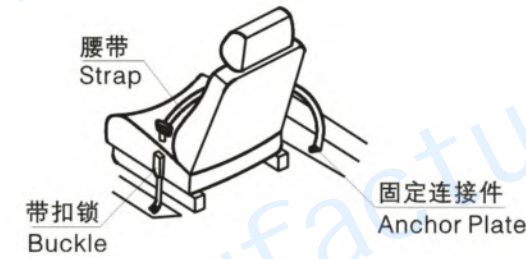

YODK04
YODK18
直钢丝锁扣
Seat Belt Buckle With Warning Cable

YODH07 (DH08)
预警自动三点式吊环
Seat belt pillar loop

YODH09 (DH10)
双层钢吊环
Seat belt pillar loop

YODH01 (DH02)
简易三点吊环
Seat belt pillar loop

各类安全带安装图

Seat belt Installation diagrams

YOTJ11 (TJ12)
织带调节器
Regulator

YOSS
锁舌总图
Seat belt tongue

YOSS01 (SS02)
带盖锁舌
Seat belt tongue

YOSS03 (SS04)
包塑锁舌
Seat belt tongue

YOSS05 (SS06)
非标带盖锁舌
Seat belt tongue

YOSS07 (SS08)
调节锁舌
Seat belt tongue

YOJT
塑料套
Plastic sleeve

YOMB
固定安装板
Fixed mounting plate

YOTJ
调节夹
Adjustment clamp

简易二点式安装图
Static 2-Point Seat Belt Installation Diagram

简易三点式安装图
Static 3-Point Seat Belt Installation Diagram

自动二点式安装图
ALR 2-Point Seat Belt Installation Diagram