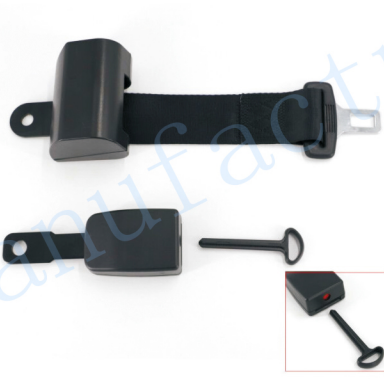

C033
YO.4A自锁式自动二点安全带
Self-locking Automatic 2-point
Seat Belt

C025
YO.4A通用型紧急锁止自动二点安全带
Universal Type ELR 2-point Seat Belt

C026
YO.4A欧标型紧急锁止自动二点安全带
European Standard ELR 2-point
Seat Belt

C027
YO.4A自动通用二点式安全带
Automatic Universal ALR 2-point
Seat Belt

C034
YO.4A自锁式自动二点安全带
Self-locking Automatic 2-point
Seat Belt

C035
YO.4A自锁式自动二点延长安全带
Self-locking Automatic 2-point
Seat Belt Extender

C036
YO.4A自锁二点式带传感开关安全带
Self-locking two-point sensor switch
seat belt

C028
YO.4A自动通用二点式安全带
Automatic Universal Type 2-point
Seat Belt

C029
YO.4A自锁二点带传感开关安全带
Self-locking two-point sensor
switch seat belt

C030
YO.4A欧标型自动通用二点式安全带
European Standard Automatic
Type 2-point Seat Belt

C037
YO.4A自锁二点蜂鸣式带压力传感器安全带
Self-locking two-point buzzer belt with
pressure sensor

C038
YO.4A自锁二点游艺机安全带
Self-locking two-point amusement
machine seat belt

C039
YO.4A紧急锁止轮椅安全带
ELR Wheelchair Seat Belt

C040
YO.4A轮椅自锁式自动二点安全带
Wheelchair Self-locking Automatic
2-point Seat Belt