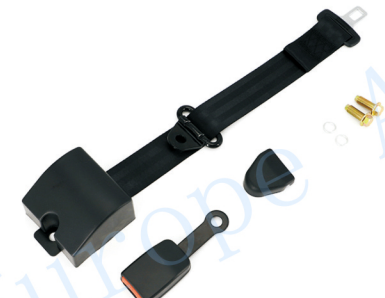

C024
YO.4A欧标型紧急锁止自动二点安全带
European Standard ELR 2-point
Seat Belt

C031
YO.4A加强型自动通用二点式安全带
Enhanced Type Automatic
ALR 2-point Seat Belt

C032
YO.4A加强型自动通用二点式安全带
Enhanced Type Automatic
ALR 2-point Seat Belt

C033
YO.4A自锁式自动二点安全带
Self-locking Automatic 2-point
Seat Belt

C025
YO.4A通用型紧急锁止自动二点安全带
Universal Type ELR 2-point Seat Belt

C026
YO.4A欧标型紧急锁止自动二点安全带
European Standard ELR 2-point
Seat Belt

C027
YO.4A自动通用二点式安全带
Automatic Universal ALR 2-point
Seat Belt

C034
YO.4A自锁式自动二点安全带
Self-locking Automatic 2-point
Seat Belt

C035
YO.4A自锁式自动二点延长安全带
Self-locking Automatic 2-point
Seat Belt Extender

C036
YO.4A自锁二点式带传感开关安全带
Self-locking two-point sensor switch
seat belt